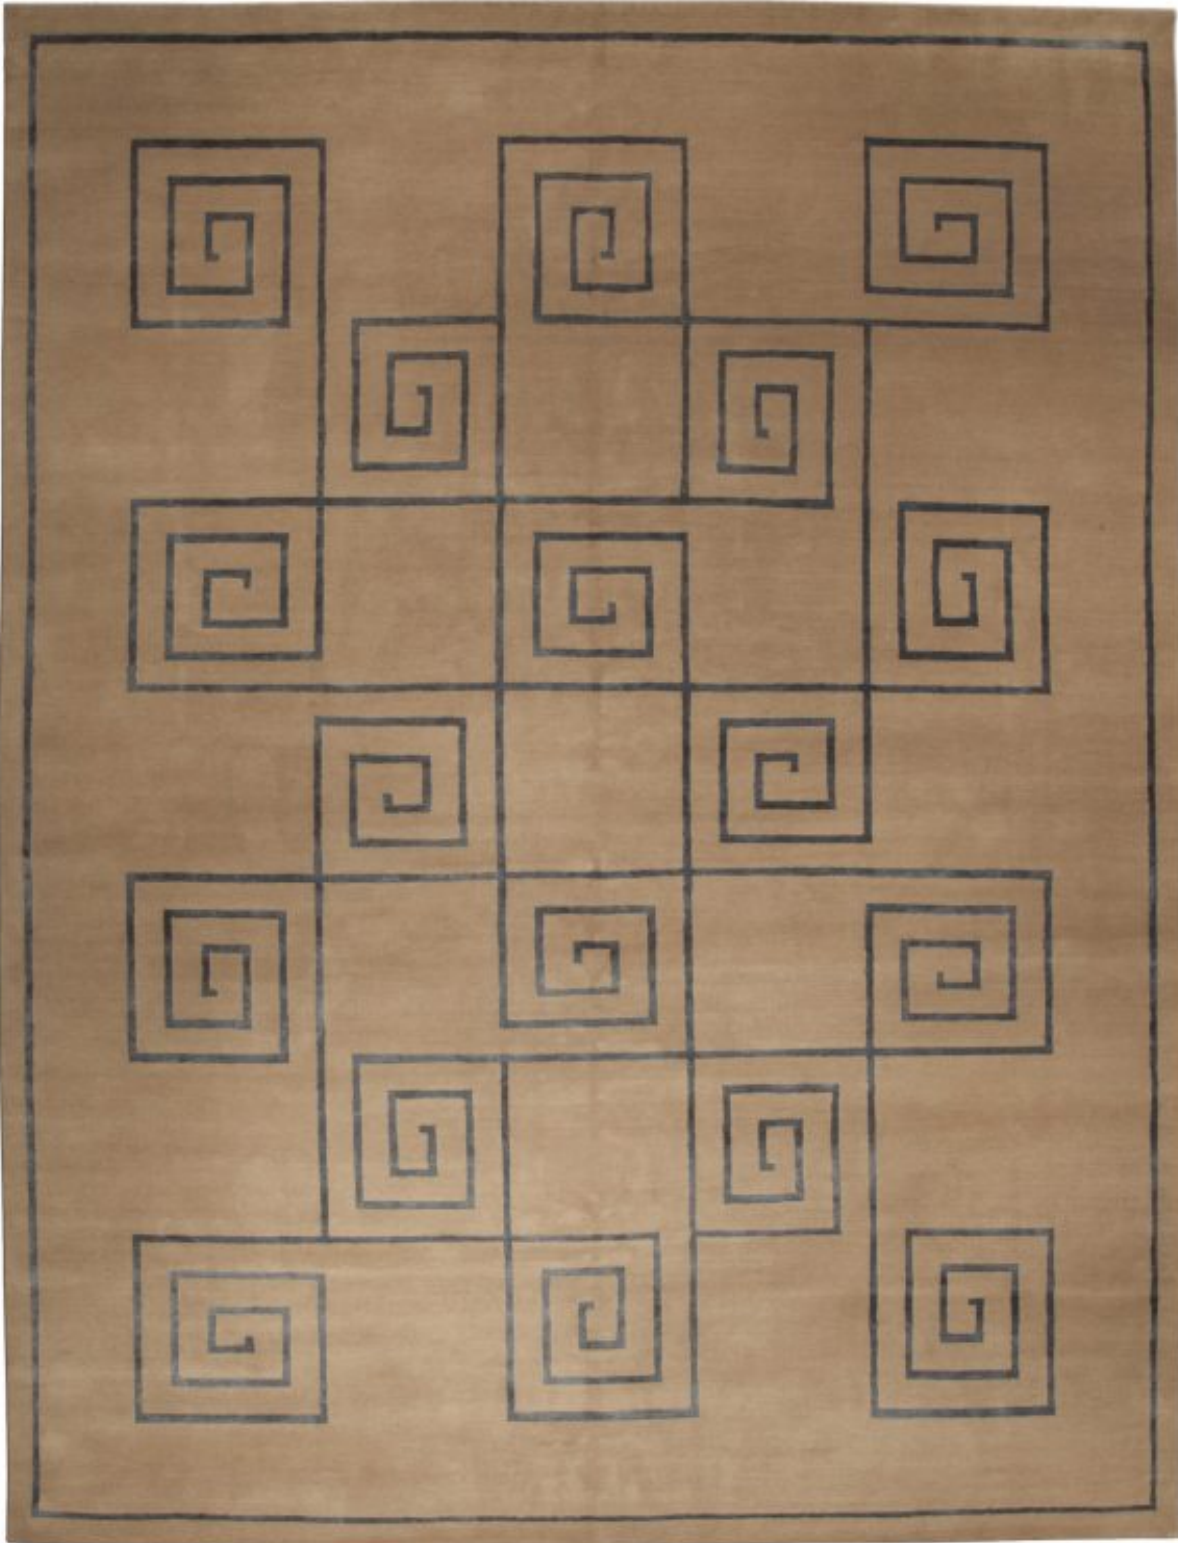

Doris Leslie Blau

TIBETAN RUG GREEK KEY

N10084
Price: \$12,900

Size: 9'0" x 12'0"
Circa: -