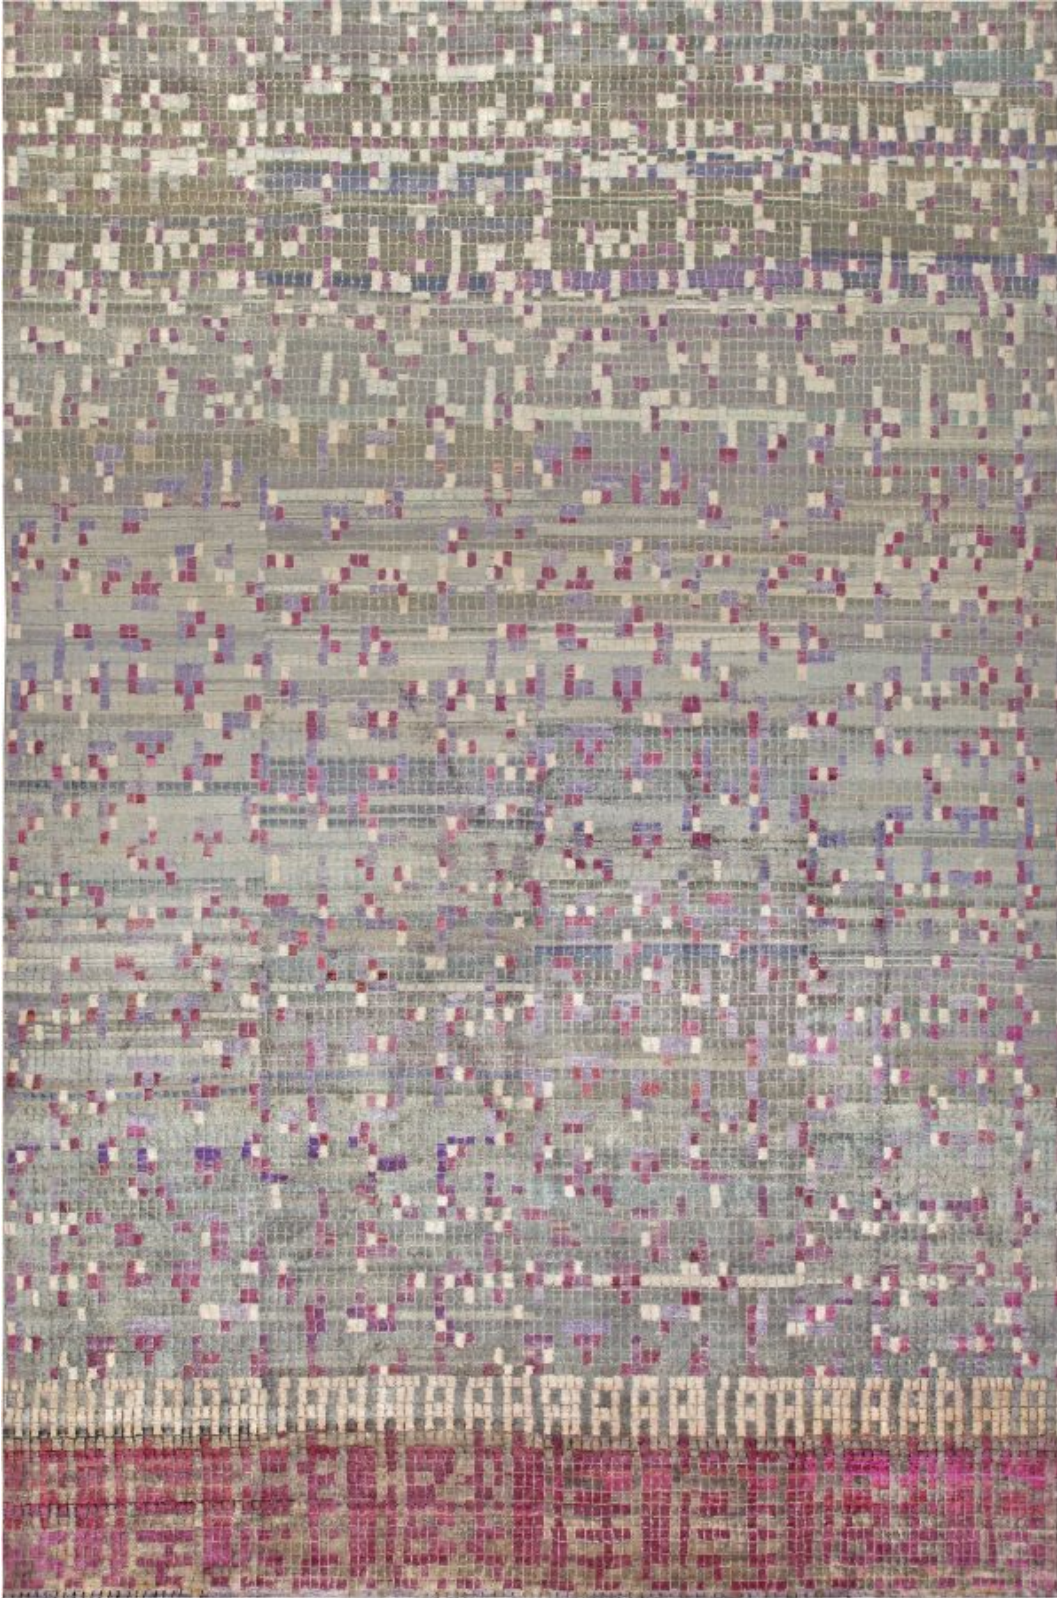

*Doris Leslie Blau*

## POOL TILES

N10748

Price: \$48,000

Size: 13'9" x 21'0"

Circa: -