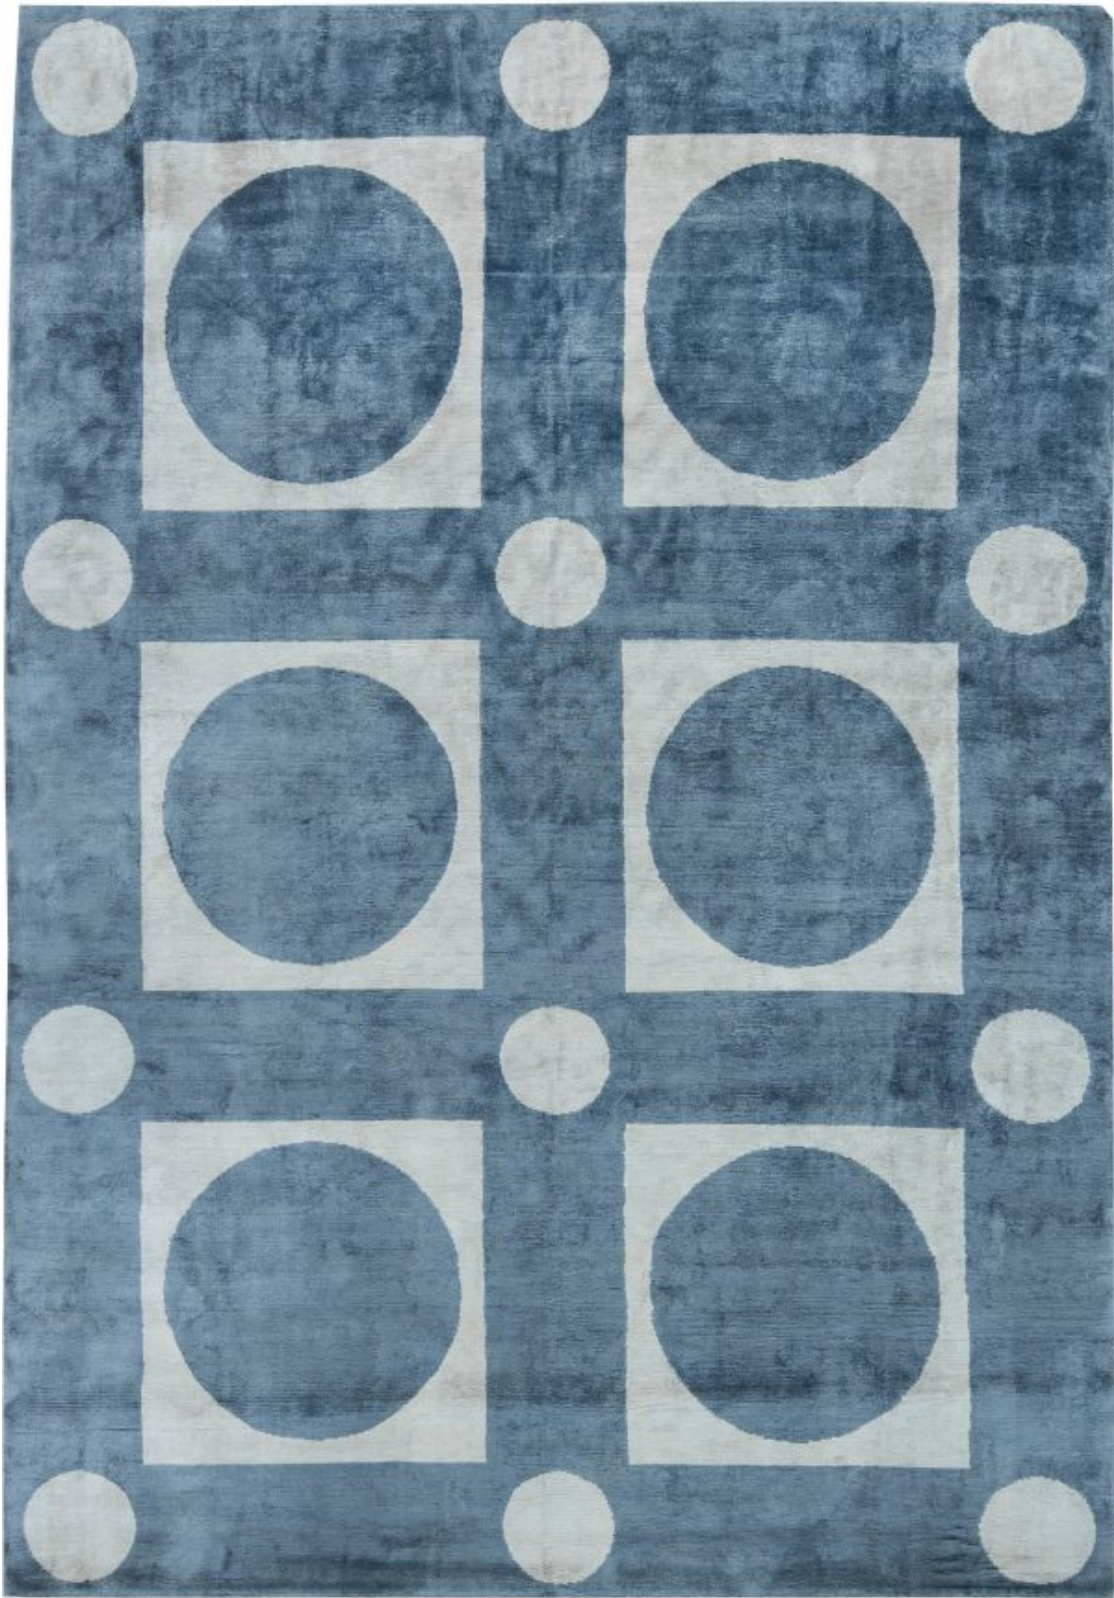

Doris Leslie Blau

GEO SILK BLUE GEOMETRIC RUG

N11494
Price: \$12,000

Size: 6'0" x 9'0"
Circa: -