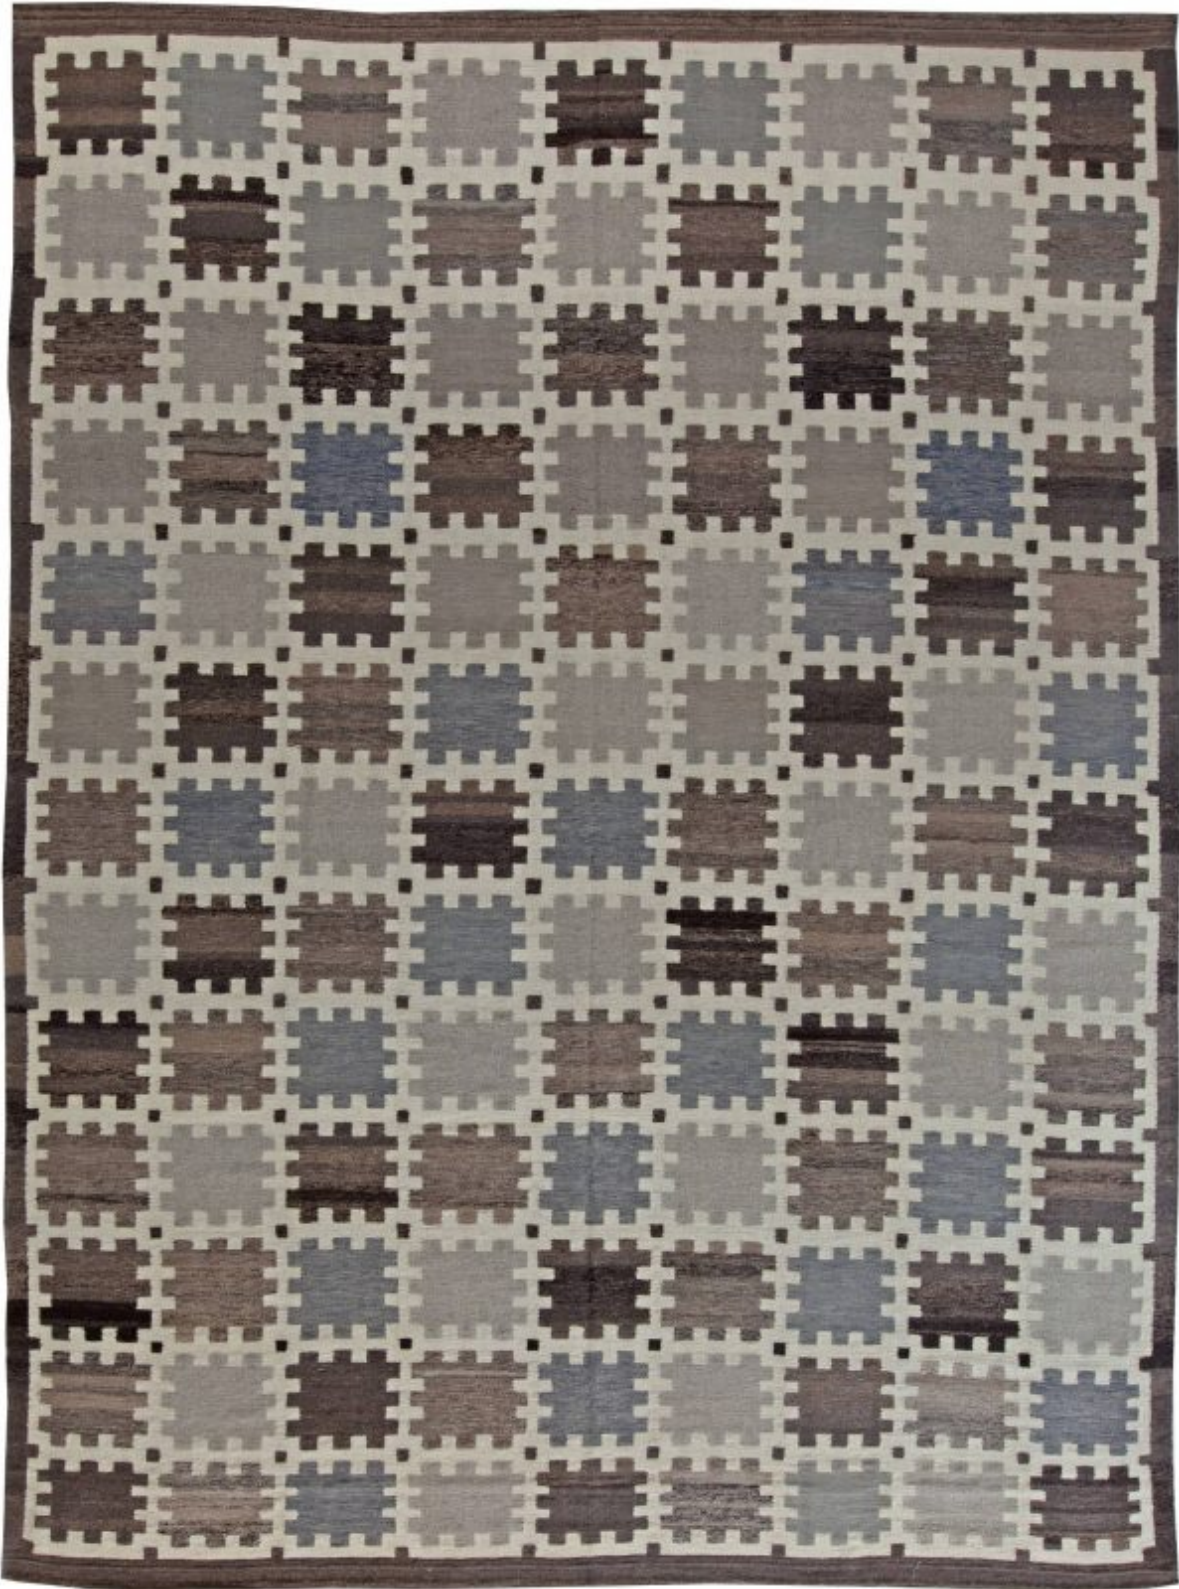

*Doris Leslie Blau*

## SWEDISH RUG

N11260  
Price: \$13,000

Size: 9'9" x 13'4"  
Circa: -