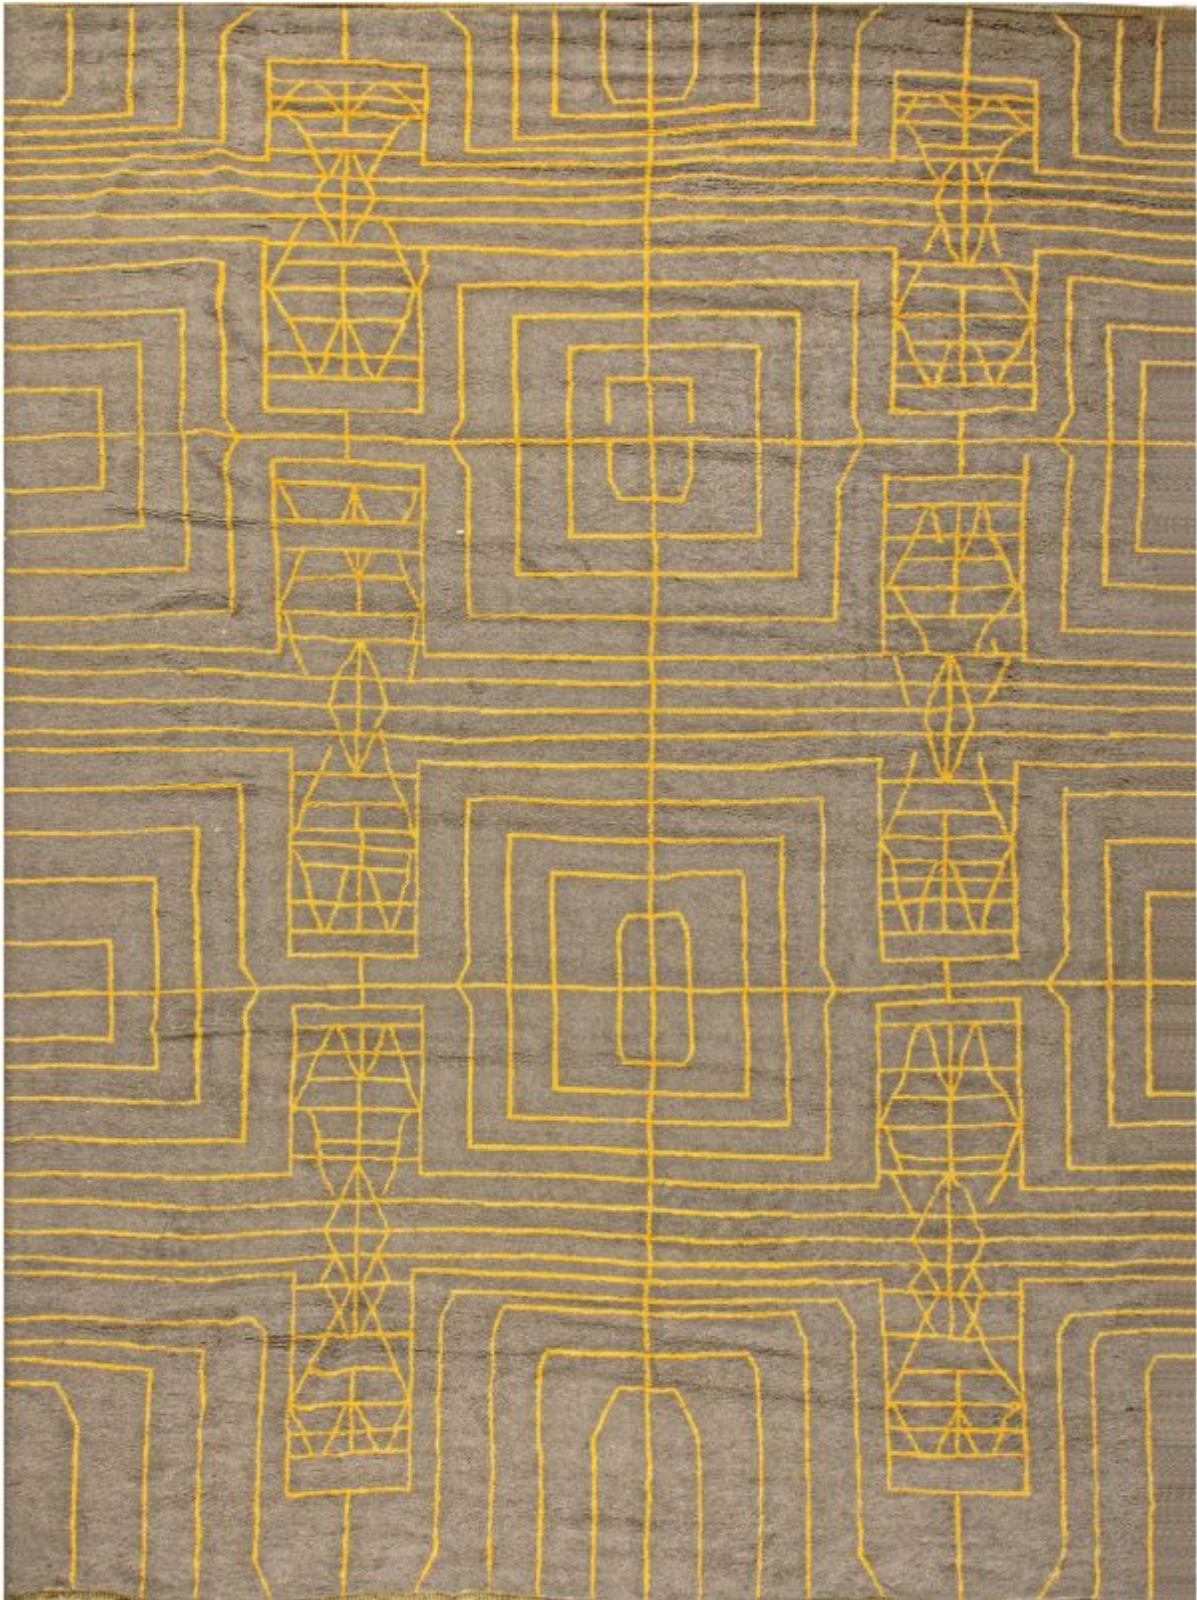

Doris Leslie Blau

OVERSIZED HIVE - A MODERN RUG BY KIM ALEXANDRIUK

N11075

Price: \$40,000

Size: 17'0" x 22'0"

Circa: -