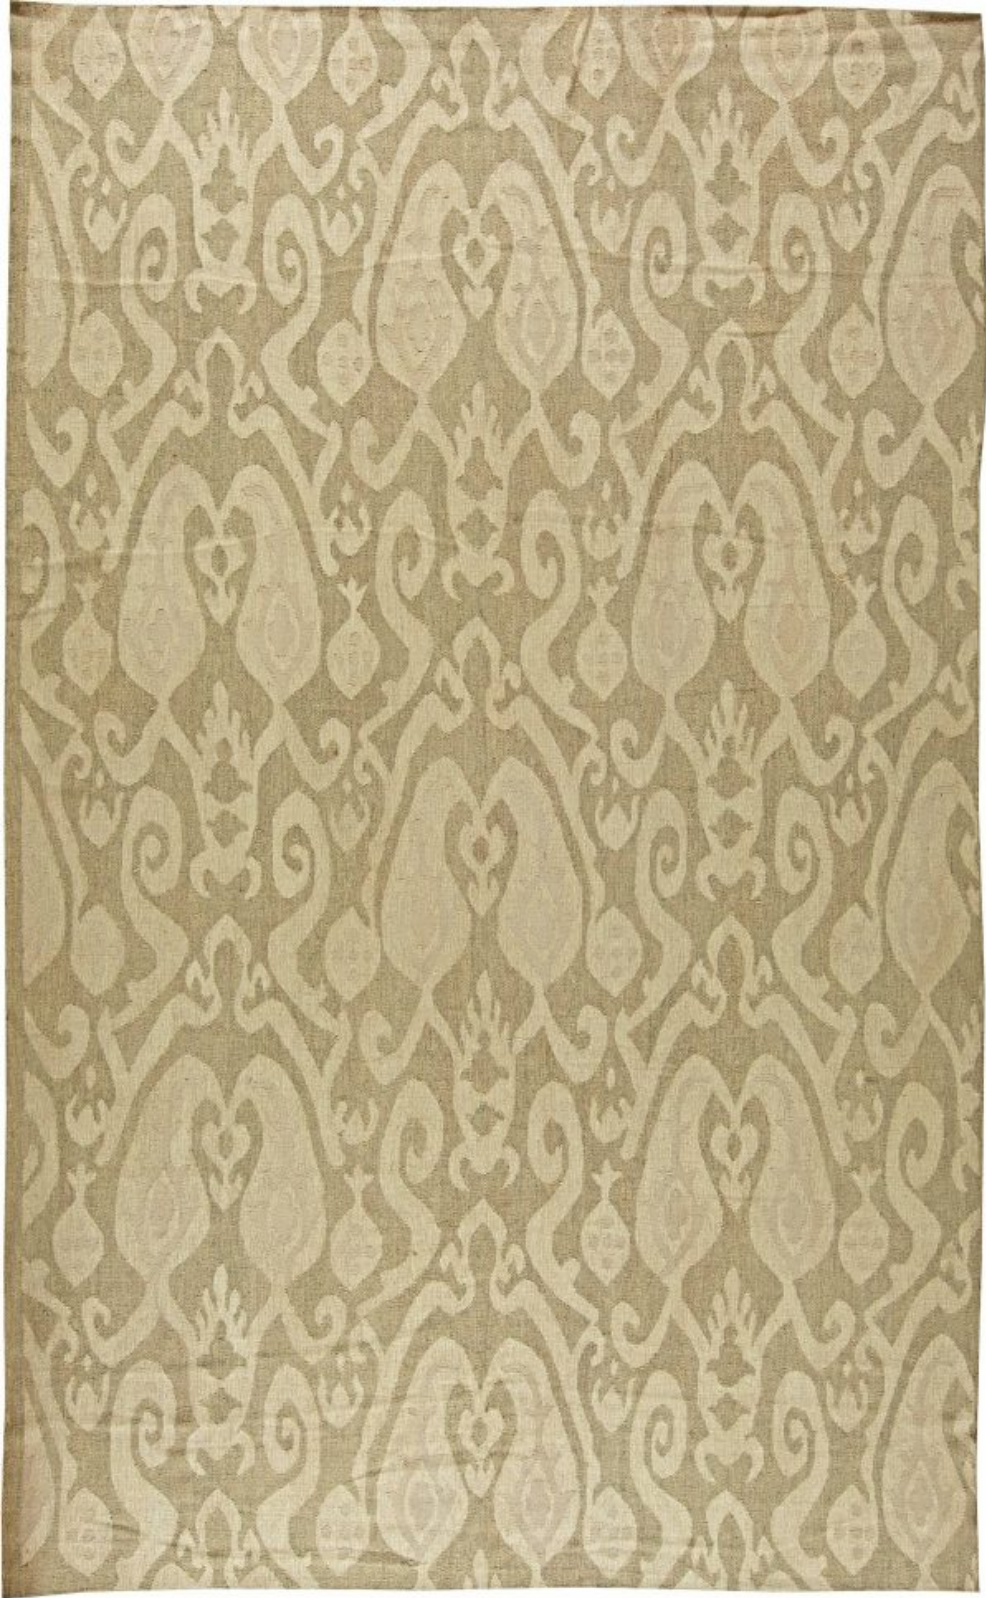

Doris Leslie Blau

KILIM RUG

N11168
Price: \$12,000

Size: 8'6" x 14'0"
Circa: -