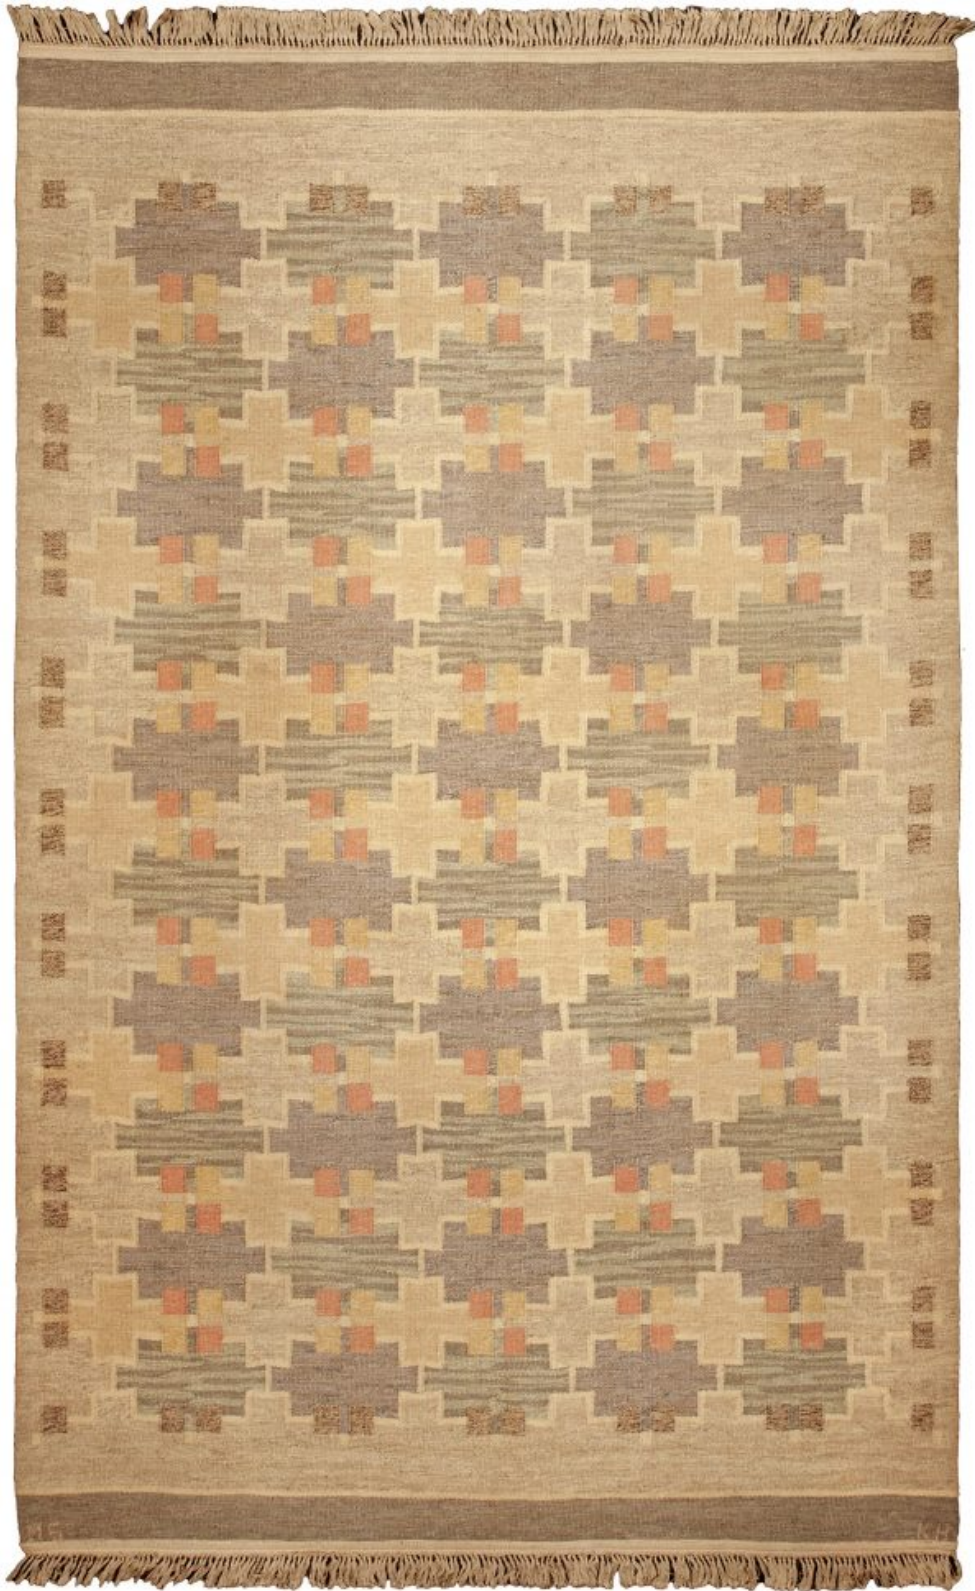

Doris Leslie Blau

VINTAGE SWEDISH CARPET (SVERIGE MATTA)

BB4830
Price: \$28,000

Size: 6'4" x 8'1"
Circa: 1940